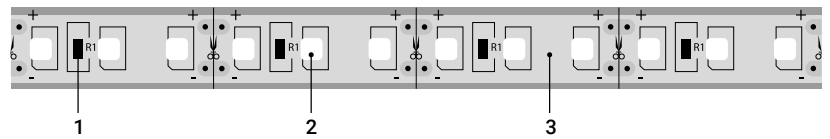

FLEXIBLE STRIP LED

1. Resistance
2. LED
3. Flexible PCB

Part#	Pkg Size	Roll Length
PL-120V-JB50SI-225W-14-2835-PW	1 Roll	50 m (164 ft)
PL-120V-JB75SI-337.5W-14-2835-PW	1 Roll	75 m (246 ft)
PL-120V-JB100SI-450W-14-2835-PW	1 Roll	100 m (328 ft)

		ASI30
Voltage		120V AC $\pm 15\%$
Power		5 W/m
Flux		450 lm/m
Protection *		IP 65
Operating temperature		-40 ... +70°C
Flame retardant class	UL94	V1
UV class	UL94	F1
Dimmable & flickerless with		PF > 0.85
Beam angle		120°
Color		pure white 6000-6500K
Car top illumination level:		3fc/30 lux @ 10ft distance from light
Maximum powered length		100 m
Cutting points distance		1.5 m