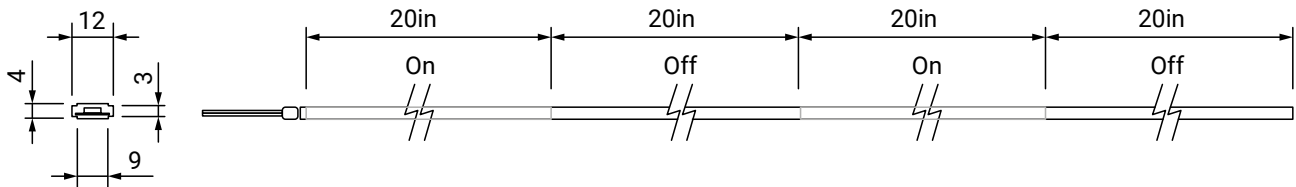

FLEXIBLE STRIP LED

1. Resistance
2. LED
3. Flexible PCB

Part#	Pkg Size	Roll Length
PL-120V-JB50SI-225W-14-2835-PW	1 Roll	50 m (164 ft)
PL-120V-JB75SI-337.5W-14-2835-PW	1 Roll	75 m (246 ft)
PL-120V-JB100SI-450W-14-2835-PW	1 Roll	100 m (328 ft)

		ASI30
Voltage		120V AC $\pm 15\%$
Power		5 W/m
Flux		450 lm/m
Protection *		IP 65
Operating temperature		-40 ... +70°C
Flame retardant class	UL94	V1
UV class	UL94	F1
Dimmable & flickerless with		PF > 0.85
Beam angle		120°
Color		pure white 6000-6500K
Car top illumination level:		3fc/30 lux @ 10ft distance from light
Maximum powered length		100 m
Cutting points distance		1.5 m