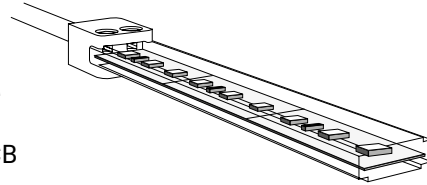

FLEXIBLE STRIP LED

1. Resistance
2. LED
3. Flexible PCB

Part#	Pkg Size	Roll Length
PL-120V-JB50SI-225W-14-2835-PW	1 Roll	50 m (164 ft)
PL-120V-JB75SI-337.5W-14-2835-PW	1 Roll	75 m (246 ft)
PL-120V-JB100SI-450W-14-2835-PW	1 Roll	100 m (328 ft)

		ASI30
Voltage		120V AC $\pm 15\%$
Power		5 W/m
Flux		450 lm/m
Protection *		IP 65
Operating temperature		-40 ... +70°C
Flame retardant class	UL94	V1
UV class	UL94	F1
Dimmable & flickerless with		PF > 0.85
Beam angle		120°
Color		pure white 6000-6500K
Car top illumination level:		3fc/30 lux @ 10ft distance from light
Maximum powered length		100 m
Cutting points distance		1.5 m