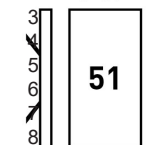

HORIZONTAL

Poles
Writing type

VERTICAL