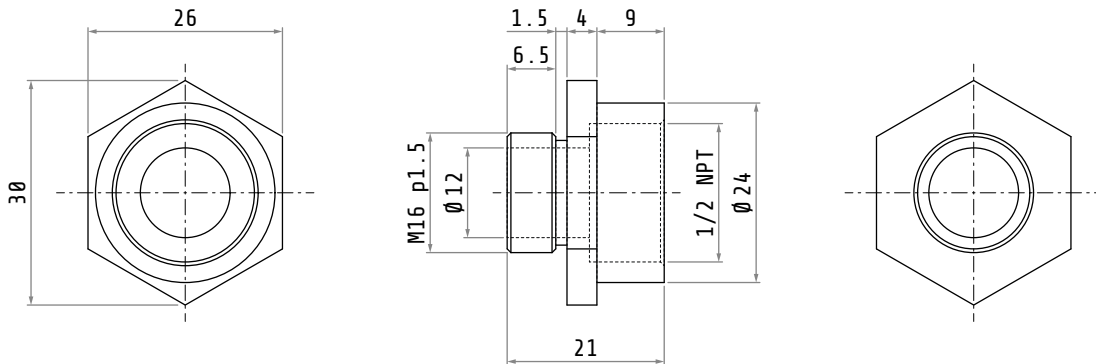

12903020

ADAPTER M16 P1.5 - 1/2 NPT

Specifications

Material	Nickel plated brass
----------	---------------------

Dimensions in mm / illustration NOT in scale