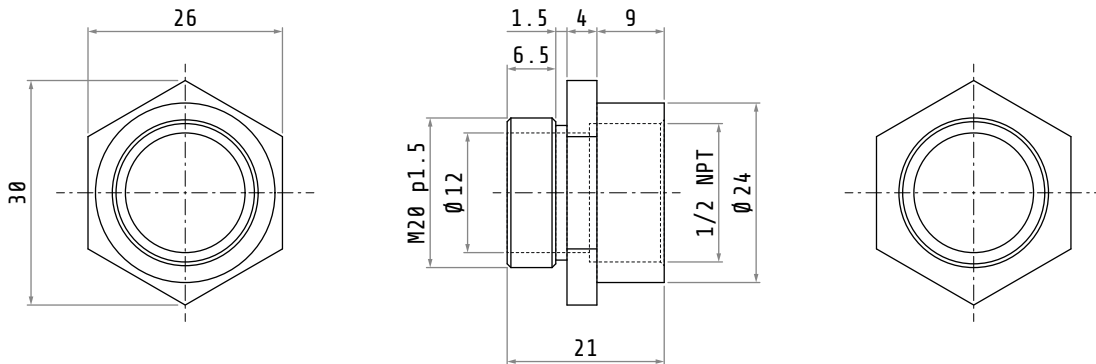

12903028

ADAPTER M20 P1.5 - 1/2 NPT

Specifications

Material	Nickel plated brass
----------	---------------------

Dimensions in mm / illustration NOT in scale